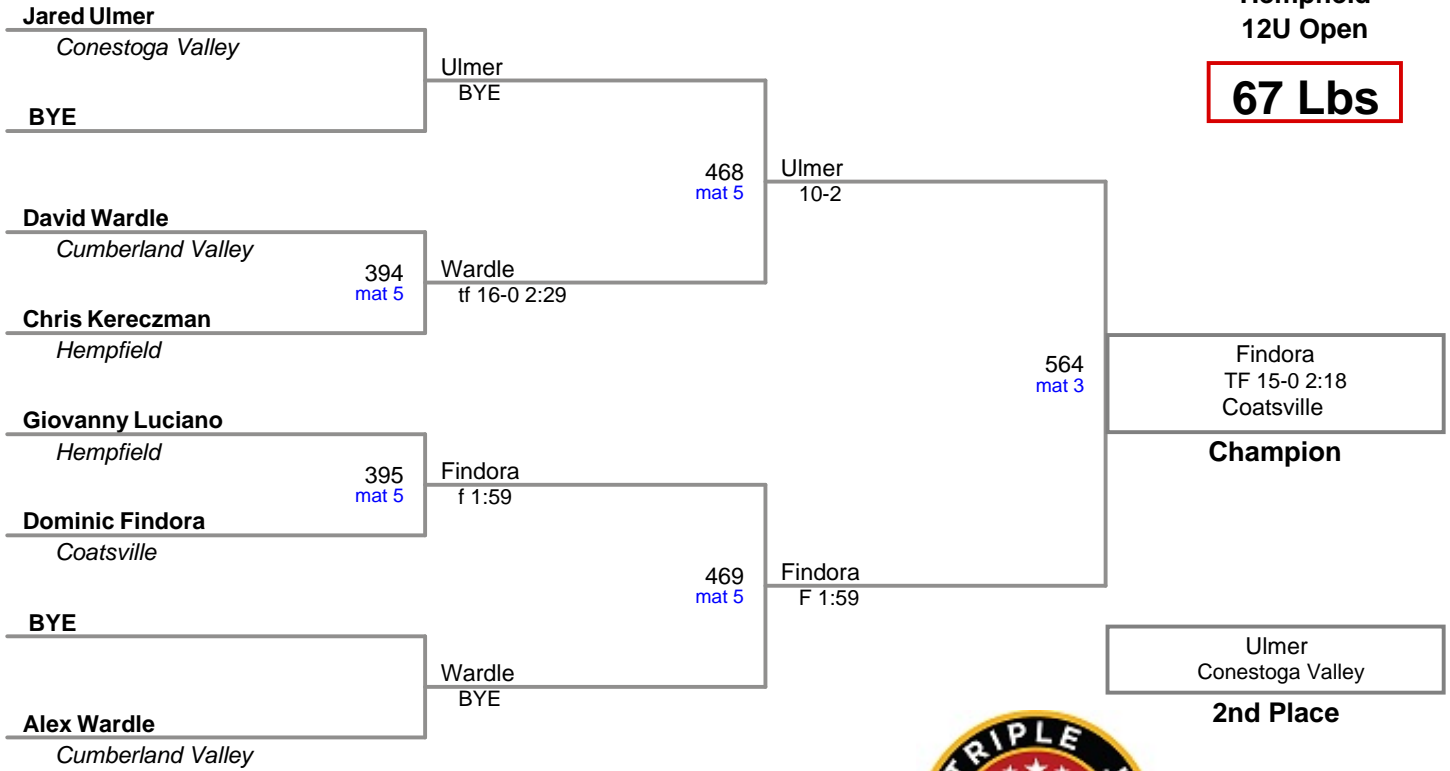

Hempfield
12U Open

67 Lbs

Hempfield
12U Open

75 Lbs

Hempfield
12U Open

80 Lbs

Hempfield
12U Open

89 Lbs

Hempfield
12U Open

94 Lbs

Hempfield
12U Open

105 Lbs

Hempfield
12U Open

115 Lbs