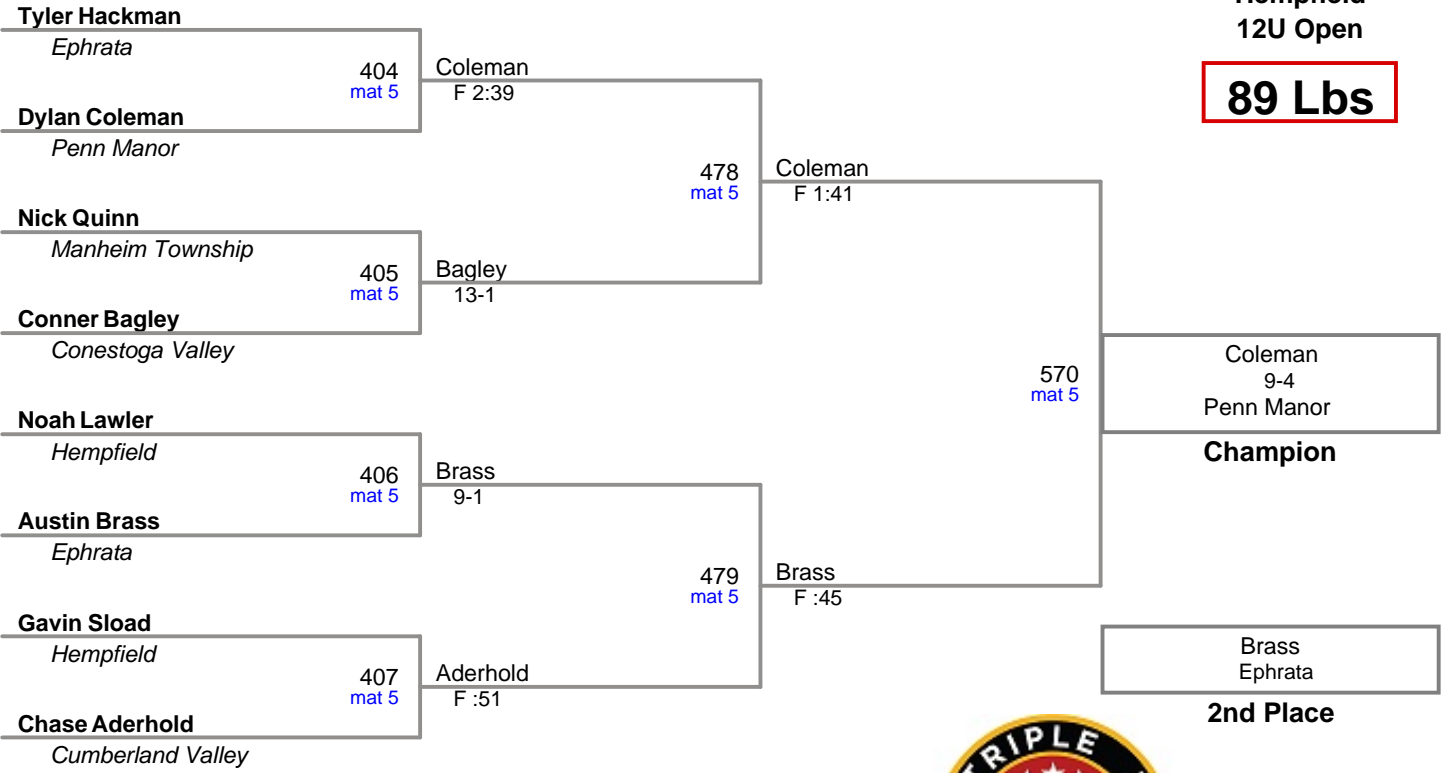

Hempfield
12U Open

67 Lbs

Hempfield
12U Open

75 Lbs

Hempfield
12U Open

80 Lbs

Hempfield
12U Open

89 Lbs

Hempfield
12U Open

94 Lbs

Hempfield
12U Open

105 Lbs

Hempfield
12U Open

115 Lbs