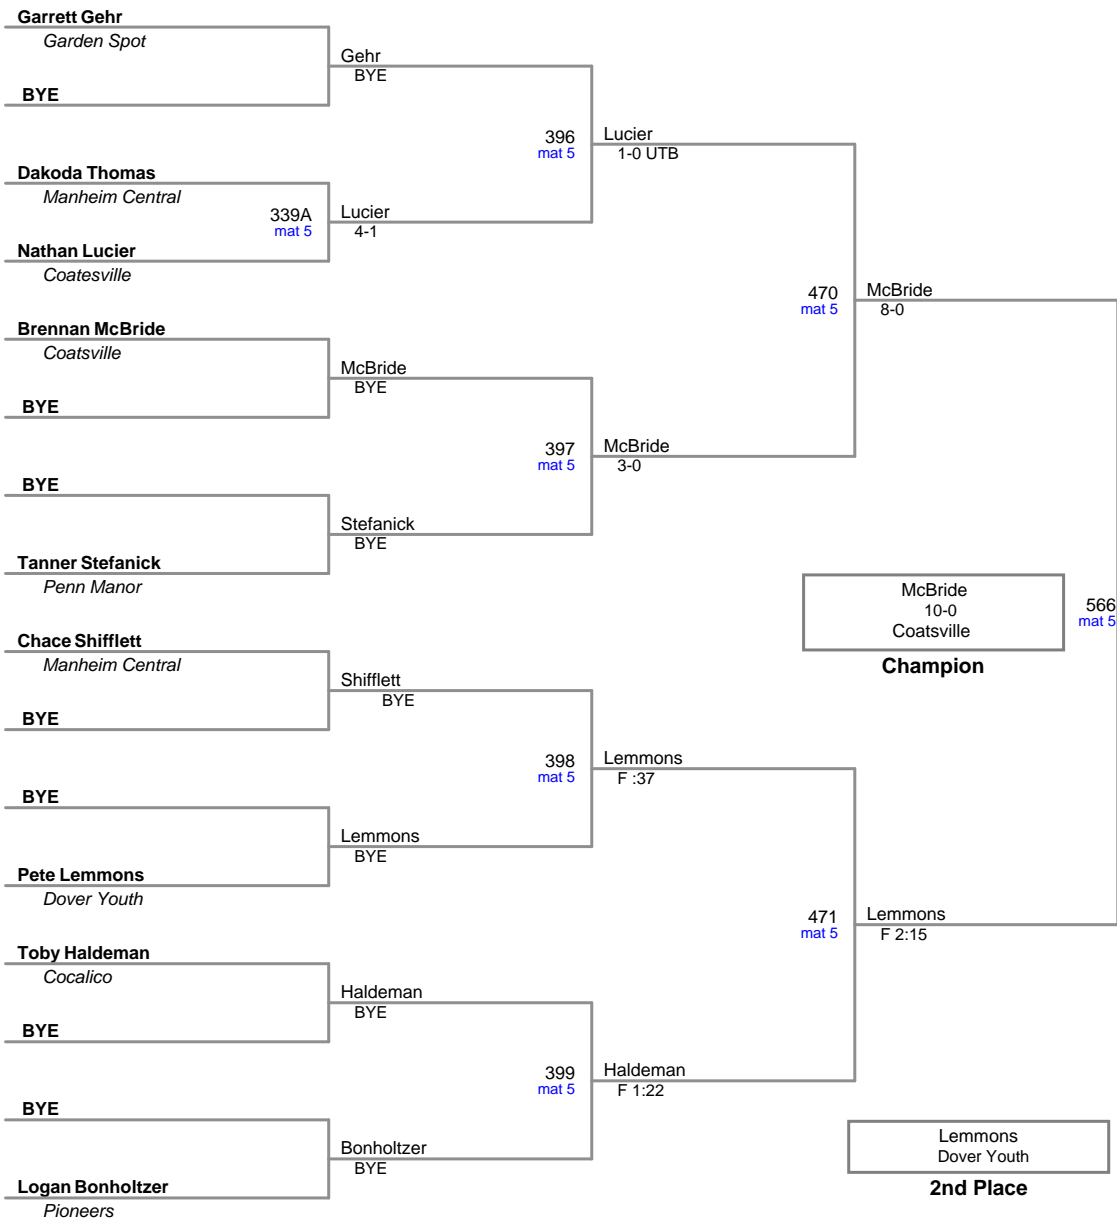

Hempfield
12U Open

67 Lbs

Hempfield
12U Open

75 Lbs

Hempfield
12U Open

80 Lbs

Hempfield
12U Open

89 Lbs

Hempfield
12U Open

94 Lbs

Hempfield
12U Open

105 Lbs

Hempfield
12U Open

115 Lbs