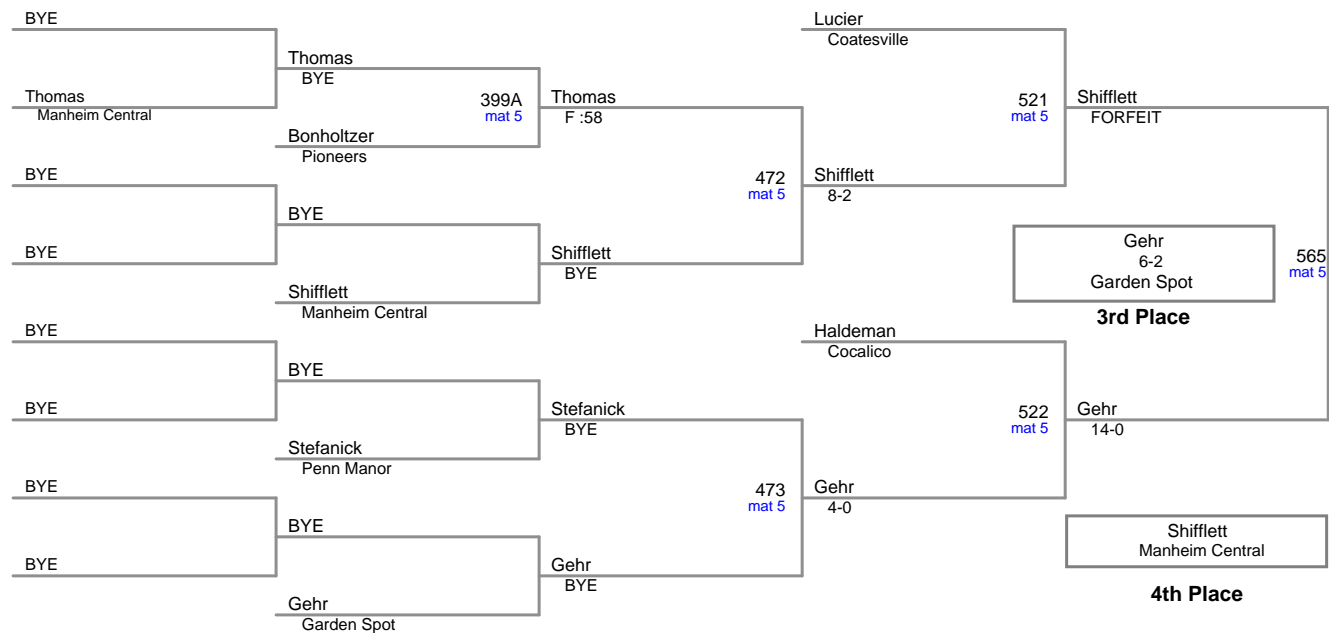

Hempfield
12U Open

67 Lbs

Hempfield
12U Open

75 Lbs

Hempfield
12U Open

80 Lbs

Hempfield
12U Open

89 Lbs

Hempfield
12U Open

94 Lbs

Hempfield
12U Open

105 Lbs

Hempfield
12U Open

115 Lbs