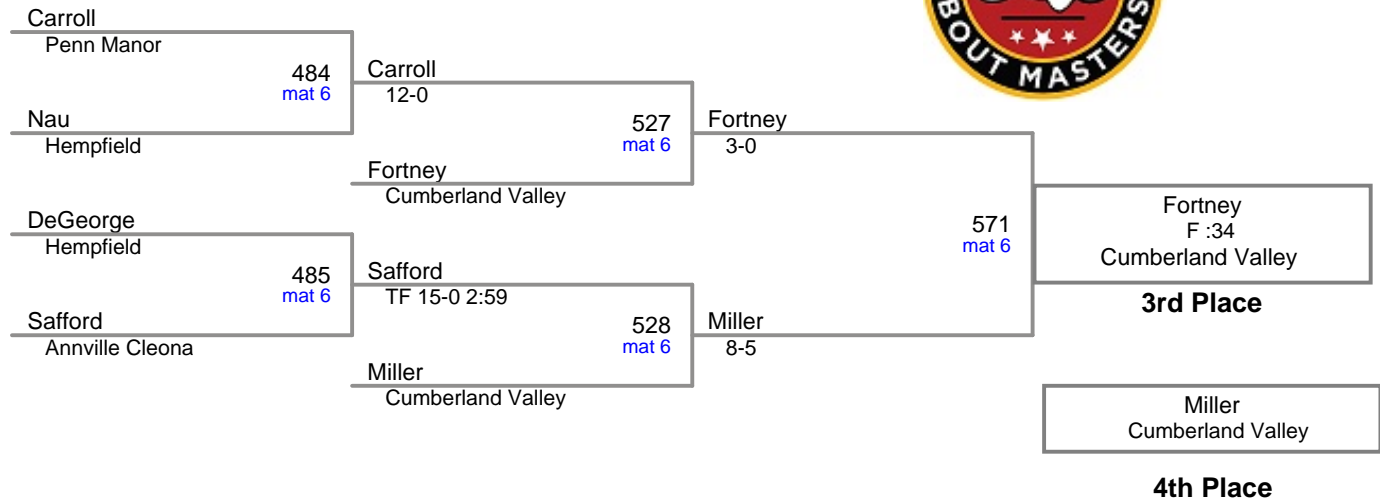

Hempfield
12U Open

67 Lbs

Hempfield
12U Open

75 Lbs

Hempfield
12U Open

80 Lbs

Hempfield
12U Open

89 Lbs

Hempfield
12U Open

94 Lbs

Hempfield
12U Open

105 Lbs

Hempfield
12U Open

115 Lbs