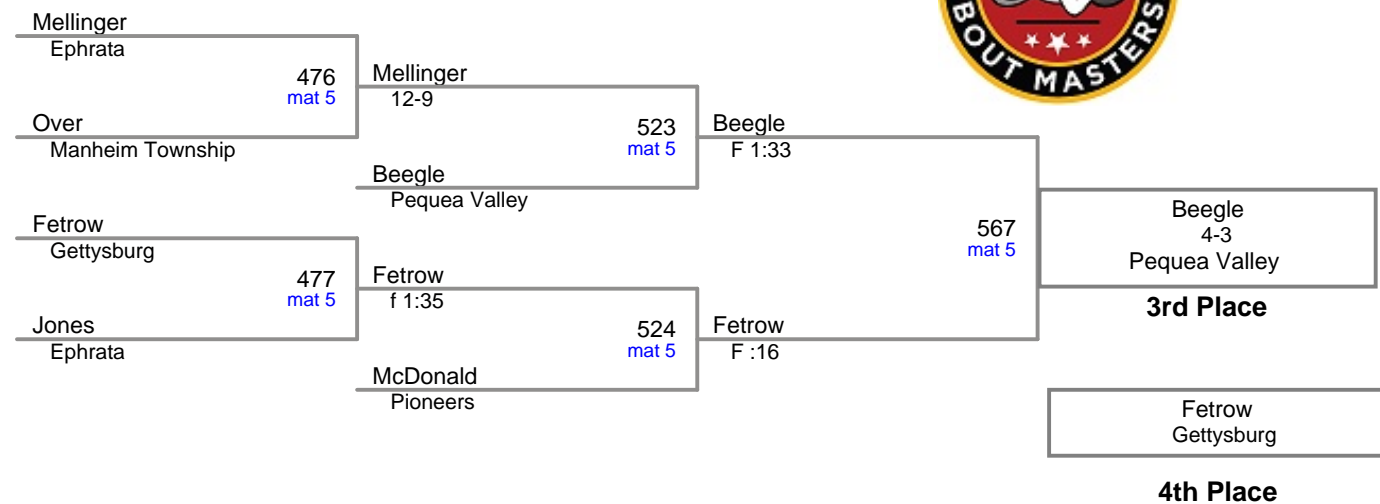

Hempfield
12U Open

67 Lbs

Hempfield
12U Open

75 Lbs

Hempfield
12U Open

80 Lbs

Hempfield
12U Open

89 Lbs

Hempfield
12U Open

94 Lbs

Hempfield
12U Open

105 Lbs

Hempfield
12U Open

115 Lbs