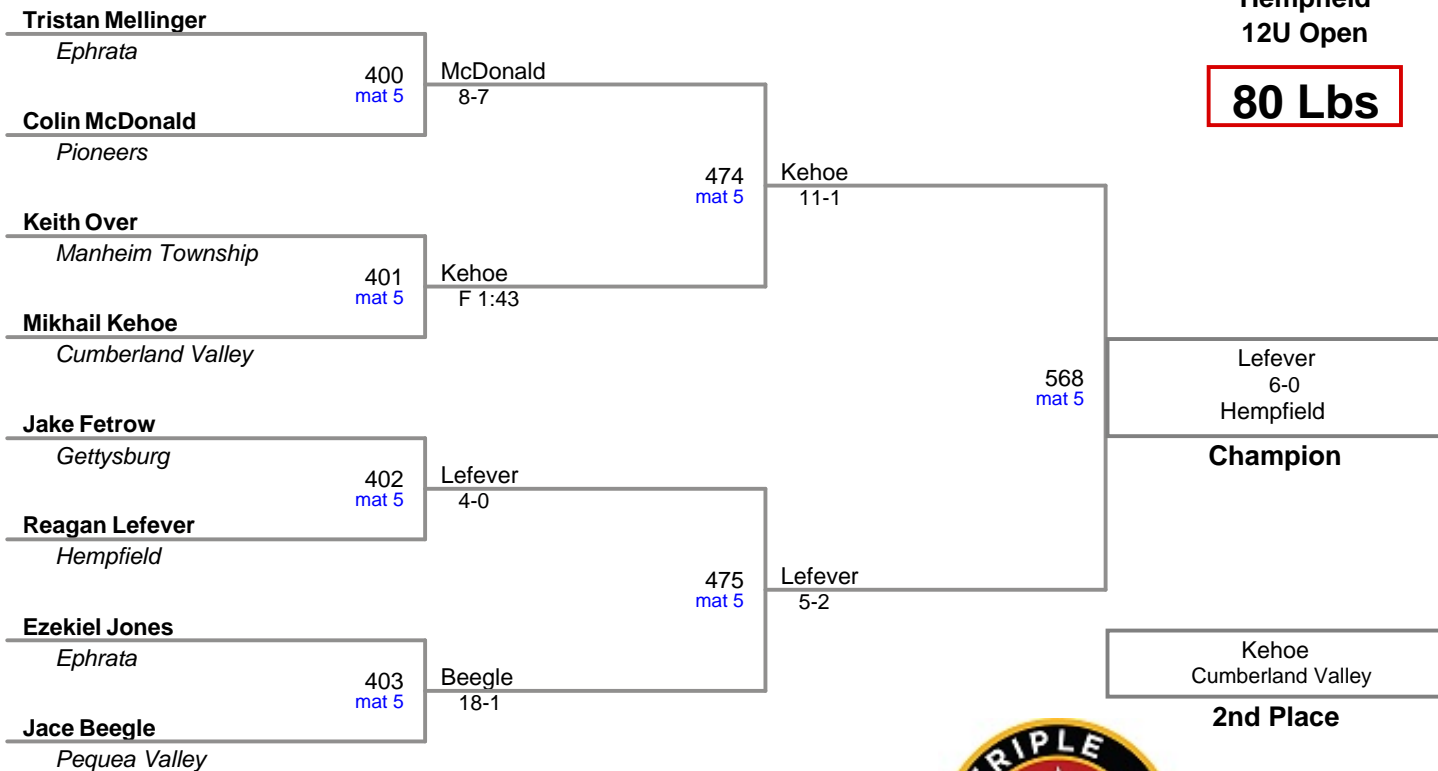

Hempfield
12U Open

67 Lbs

Hempfield
12U Open

75 Lbs

Hempfield
12U Open

80 Lbs

Hempfield
12U Open

89 Lbs

Hempfield
12U Open

94 Lbs

Hempfield
12U Open

105 Lbs

Hempfield
12U Open

115 Lbs