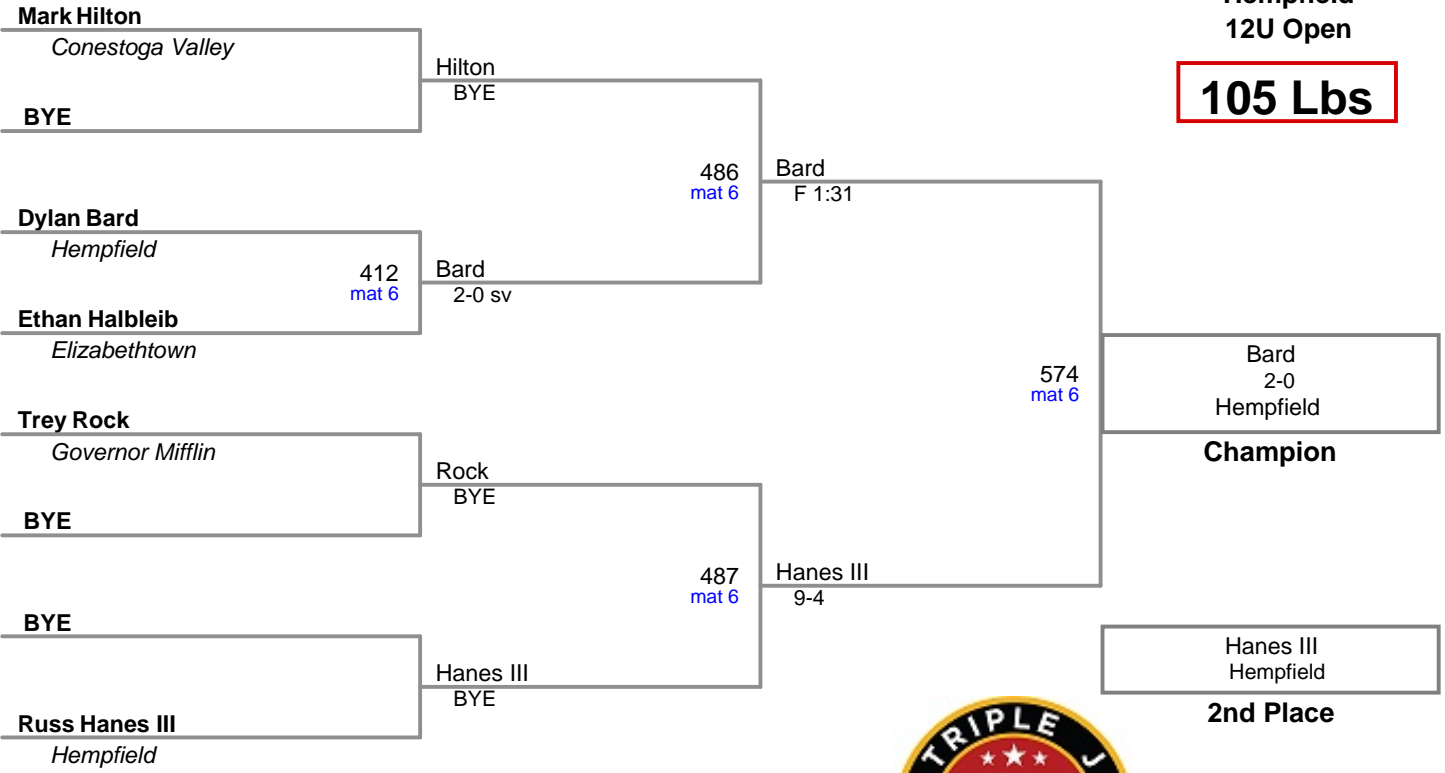

Hempfield
12U Open

67 Lbs

Hempfield
12U Open

75 Lbs

Hempfield
12U Open

80 Lbs

Hempfield
12U Open

89 Lbs

Hempfield
12U Open

94 Lbs

Hempfield
12U Open

105 Lbs

Hempfield
12U Open

115 Lbs