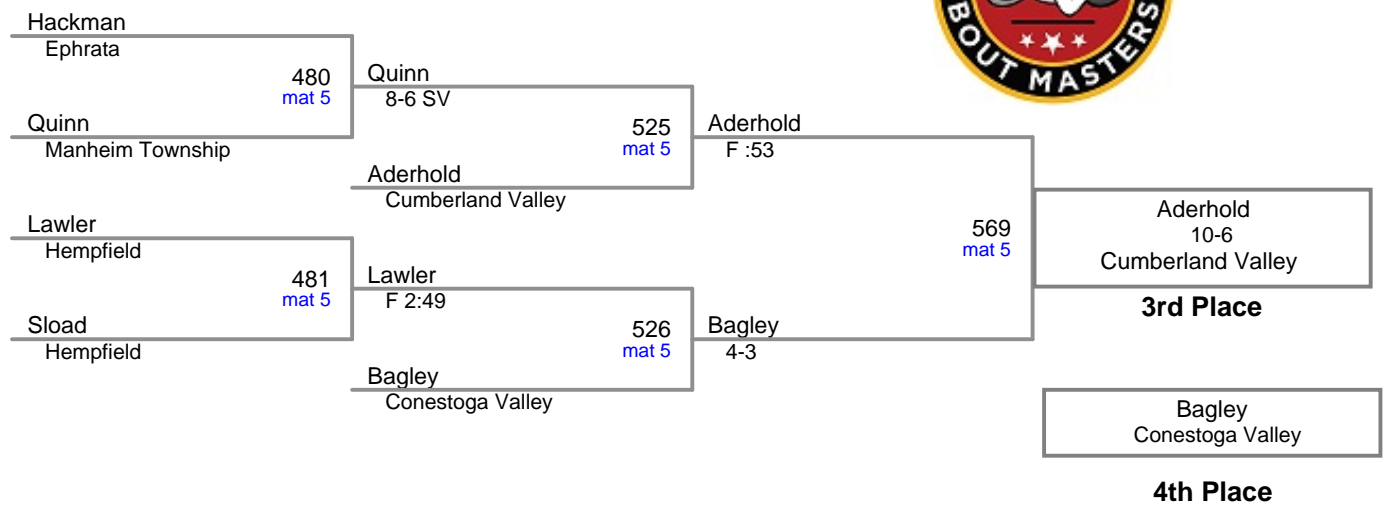

Hempfield
12U Open

67 Lbs

Hempfield
12U Open

75 Lbs

Hempfield
12U Open

80 Lbs

Hempfield
12U Open

89 Lbs

Hempfield
12U Open

94 Lbs

Hempfield
12U Open

105 Lbs

Hempfield
12U Open

115 Lbs