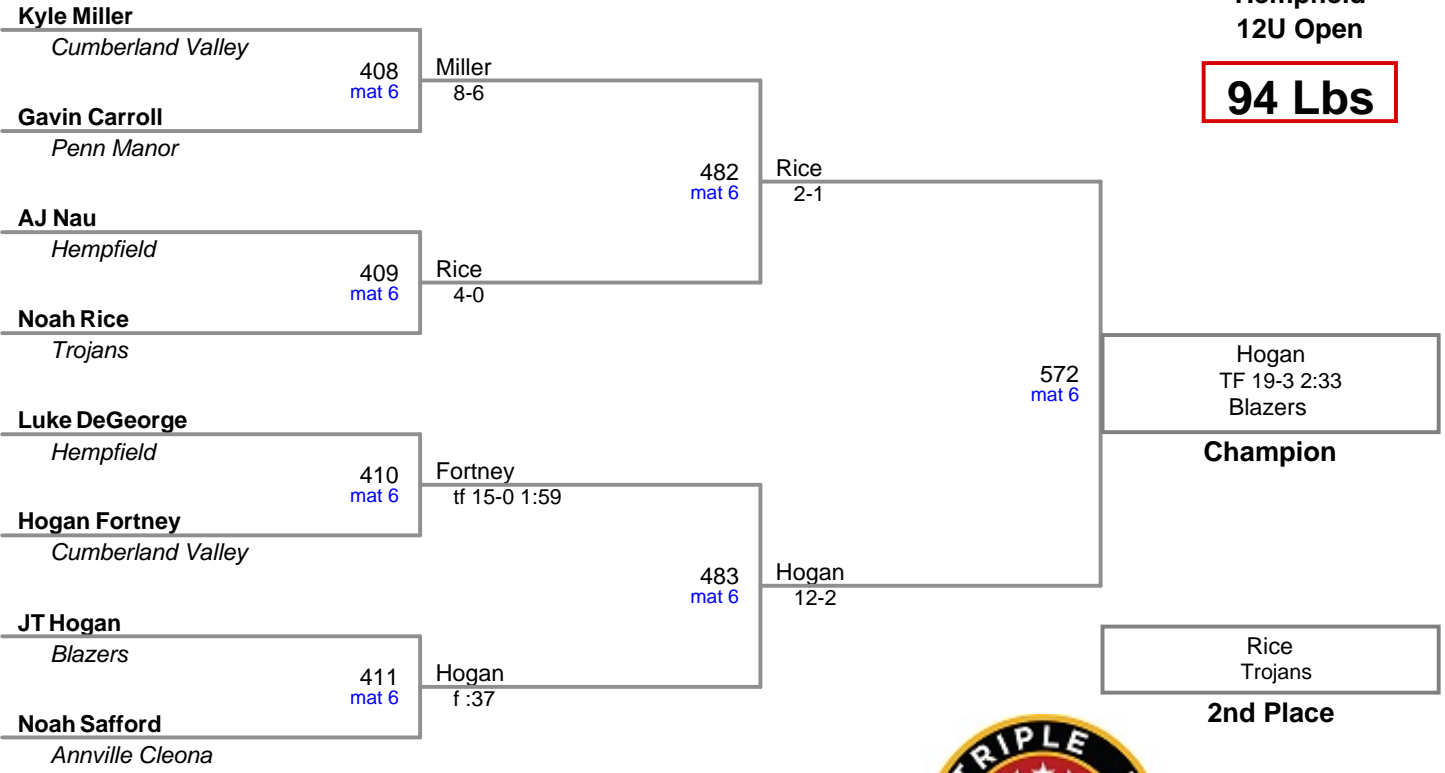

Hempfield
12U Open

67 Lbs

Hempfield
12U Open

75 Lbs

Hempfield
12U Open

80 Lbs

Hempfield
12U Open

89 Lbs

Hempfield
12U Open

94 Lbs

Hempfield
12U Open

105 Lbs

Hempfield
12U Open

115 Lbs